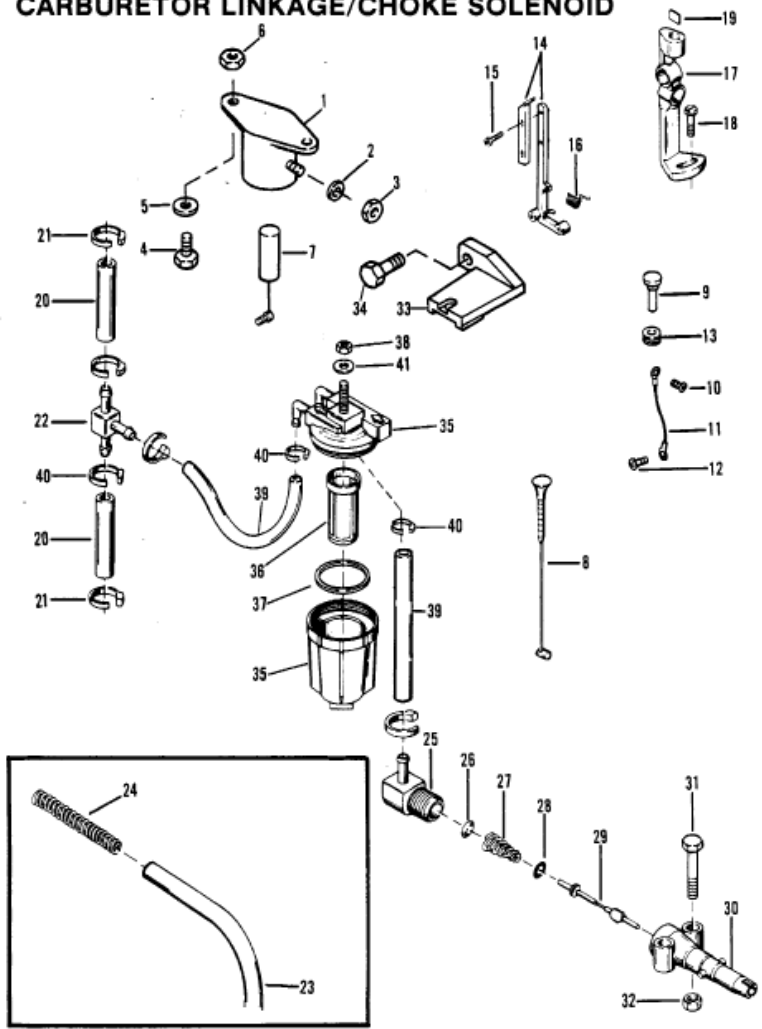

CARBURETOR LINKAGE/CHOKE SOLENOID

Parts List						
Ref	Class	Part	Description	Qty	Comment	Footnote
1		54293A11	CHOKE SOLENOID - ELECTRIC	1		
2	13	26996	LOCKWASHER	1	CHOKER SOLENOID TERMINAL	
3	11	45076	NUT	1	CHOKE SOLENOID TERMINAL -	
4	10	26066	SCREW	2	CHOKE SOLENOID TO FRONT B	
5	13	26993	LOCKWASHER	2	CHOKE SOLENOID SCREW - ELI	
6	11	22053	NUT, CHOKE SOLENOID SCREW	2		
7		56074A 8	PLUNGER ASSEMBLY	1	CHOKE SOLENOID - ELECTRIC	
8		90241	KNOB, CHOKE (MANUAL)	1		
9		90242A 1	KNOB ASSEMBLY - ELECTRIC	1		
10	10	77137	SCREW, STRAP TO CHOKE KN	1		
11		49589	STRAP, CHOKE KNOB TO CHOKE	1		
12	10	69570	SCREW, STRAP TO CHOKE ROD	1		
13	25	20116	GROMMET, CHOKE KNOB - ELEC	1		
14		85966A 1	CHOKE ROD ASSEMBLY	1		
15	10	86042	SCREW, CHOKE ROD	2		
16	24	60288	SPRING, CHOKE ROD	1		
17		53719A 2	PICK-UP BRACKET ASSEMBLY	1		
18	10	66104	SCREW, PICK-UP BRACKET	1		
19	28	89694	KEY, COUPLING	1		
20	32	99127109	FUEL LINE	1	CARBURETOR TO TEE TO CARI	
21	54	68424	CLAMP, FULE LINE	6		
22	22	73318	TEE, FUEL LINE	1		
23	32	99127109	FUEL LINE, ADAPTOR TO TEE - \	1		
24	24	68434	SPRING, FUEL LINE (EARLY MOD	AP		
25	22	63981	FITTING, ADAPTOR (90 - USE WI	1		
25	22	71909	FITTING, ADAPTOR (45 - USE WI	1		
26		30188	CUP WASHER, ADAPTOR	1		
27	24	23067	SPRING, ADAPTOR STEM	1		
28	25	20415	"O" RING, ADAPTOR STEM	1		
29		23069	STEM, CHECK UNIT ADAPTOR	1		
30		22833	ADAPTOR, CHECK UNIT (FUEL LI	1		
31	10	69029	SCREW, ADAPTOR TO BOTTOM	2		
32	11	20184	NUT, ADAPTOR SCREW	2		
33		99135	BRACKET, FUEL FILTER - WITH F	1		
34	10	35385	SCREW	1	FUEL FILTER BRACKET - WITH	
35	35	87946A13	FUEL FILTER ASSEMBLY - WITH	1		
36	35	87946A 3	FUEL FILTER ASSEMBLY - WIT	1		
37	25	98277	SEAL, FUEL FILTER - WITH F	1		
38	11	40021 2	NUT, FUEL FILTER STUD - WIT	1		
39	32	99127109	FUEL LINE, FUEL FILTER - WITH	2		
40	54	68424	CLAMP, FUEL LINE - WITH FUEL	4		